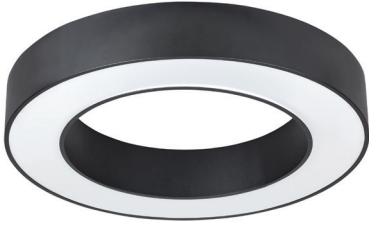

Adını görünümünden alan RING serisi, sıva üstü ve sarkıt modelleri ile dekoratif bir tasarıma sahip olup yüksek performans ve fonksiyonel çözümler sunuyor.

Özel pleksi sayesinde kamaşma etkisi minimuma indirilerek saf ve homojen bir ışık elde edilmesi mümkündür. 300 cm'e kadar sarkıtılabilen versiyonları sayesinde yüksek tavan uygulamalarında dahi sorun yaşanmıyor.

---

*Taking its name from its appearance, RING series has a decorative design with its surface mounted and pendant models and offers high performance and functional solutions.*

*Thanks to special plexy, glare effect is reduced to minimum and it is possible to get a pure and homogeneous light. Thanks to pendant versions being able to hang up to 300 cm, there is no problem even in high ceiling applications.*

**Application Areas:**

*RIING family, including different sized products, can be used to illuminate places like homes, offices, banks, shops, markets, trading areas shopping malls etc. where general lighting is needed in round form.*

## RING SIVA ÜSTÜ / SURFACE MOUNTED