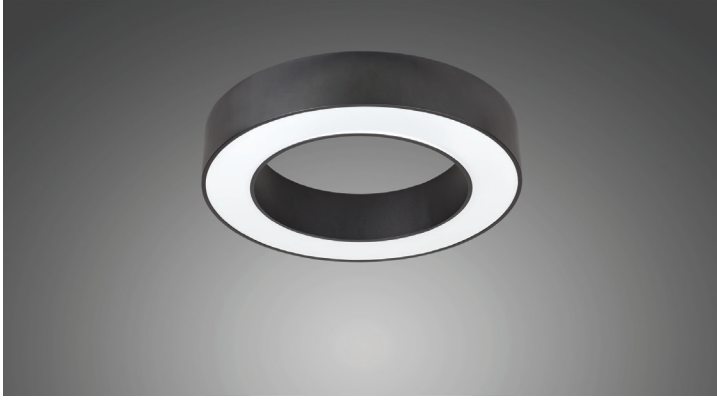

RING SIVA ÜSTÜ / SURFACE MOUNTED

W • lm	Standard	DALI Dimm	Ø (mm)
25 W • 1915 lm	LSU2321030	LSU2321040	600
35 W • 2681 lm	LSU2322030	LSU2322040	800
45 W • 3447 lm	LSU2323030	LSU2323040	1000

W • lm	UGR<19	UGR<19 DALI	Ø (mm)
25 W • 1915 lm	LSU2321130	LSU2321140	600
35 W • 2681 lm	LSU2322130	LSU2322140	800
45 W • 3447 lm	LSU2323130	LSU2323140	1000

C + **T** + **E**

3000K - 4000K • 3500 - 9000 gr

CE IP 20 850°