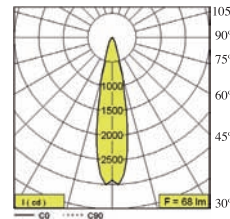

RF110102 • 30°