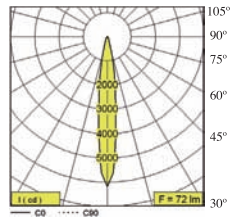

Şeffaf Camlı
Transparent
Glass

RF110101 • 15°