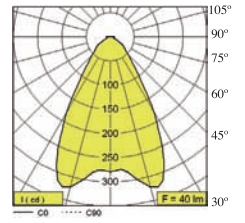

Kit Kodu Kit Code	Watt	Balast Ballast	Ağırlık Weight (gr.)
L KT0201007	1 x 35W	E	610
L KT0201010	1 x 70W	E	650

E: HF elektronik balast/HF electronic ballast

Buzlu Camlı
Frosted Glass

RF110101 • 15°

RF110102 • 30°