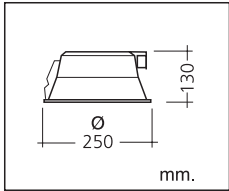

Lamba renkleri / Lamp colour:

Kod Code	Lamba Lamp	Renk Colour
LM130204	TC-T/E	Soğuk beyaz / Cool white
LM130205	TC-T/E	Ilık beyaz / Warm white
LM130206	TC-T/E	Sarı / Yellow

Aygıt Kodu Luminaire Code	Watt	Lamba Lamp	Duy Lampholder	Balast Ballast	Ağırlık Weight (gr.)
L DL4001001	1 x 18W	TC-T/E	GX24q-2	E	1246
L DL4001002	1 x 26W	TC-T/E	GX24q-3	E	1252
L DL4001003	1 x 32W	TC-T/E	GX24q-3	E	1260
L DL4001004	1 x 42W	TC-T/E	GX24q-4	E	1266
L DL4001005	2 x 18W	TC-T/E	GX24q-2	E	1302
L DL4001006	2 x 26W	TC-T/E	GX24q-3	E	1314
L DL4001007	2 x 32W	TC-T/E	GX24q-3	E	1330
L DL4001008	2 x 42W	TC-T/E	GX24q-4	E	1342

E: HF elektronik balast. / HF electronic ballast.